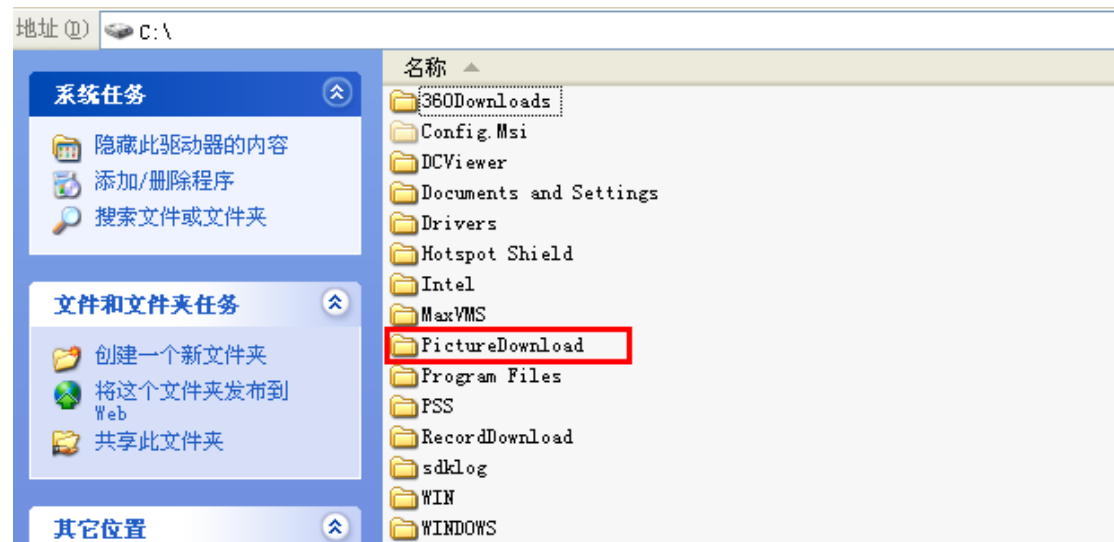

## How to get Snapshot from WEB

The default saving path is C:/ PictureDownload

Please Note – On windows 7 and Vista machines User Account Controls must be disabled.